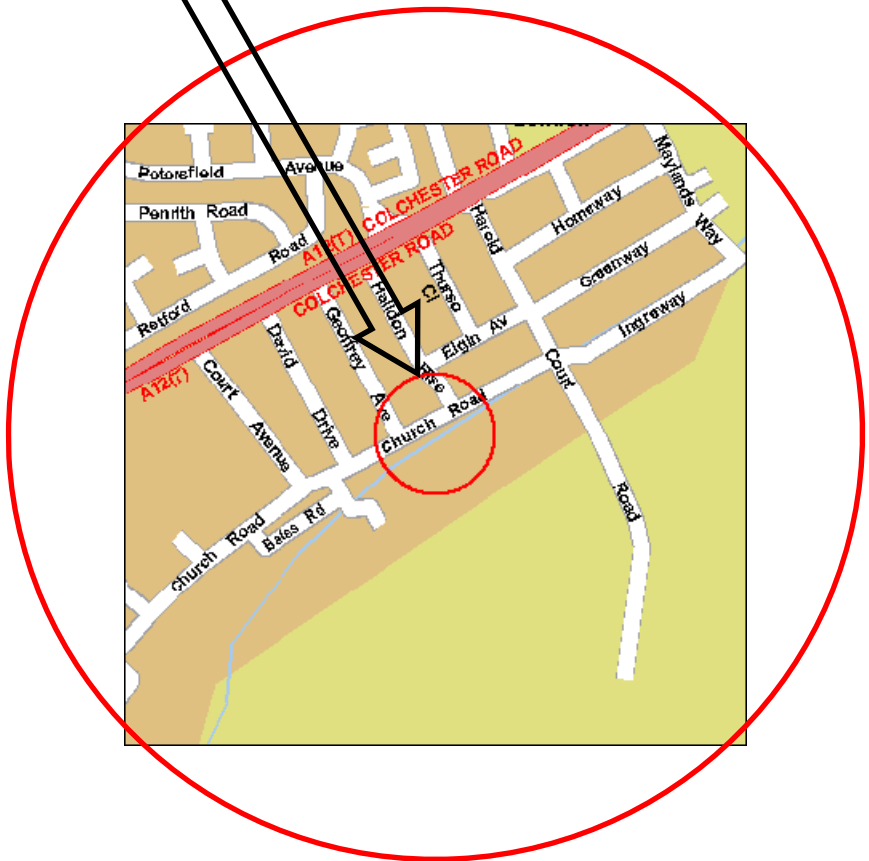

How to find us

Unit 7 & 8, Bates Industrial Estate, Church Road,
Harold Wood, Romford, Essex, RM3 OJU
Tel: 01708 349931