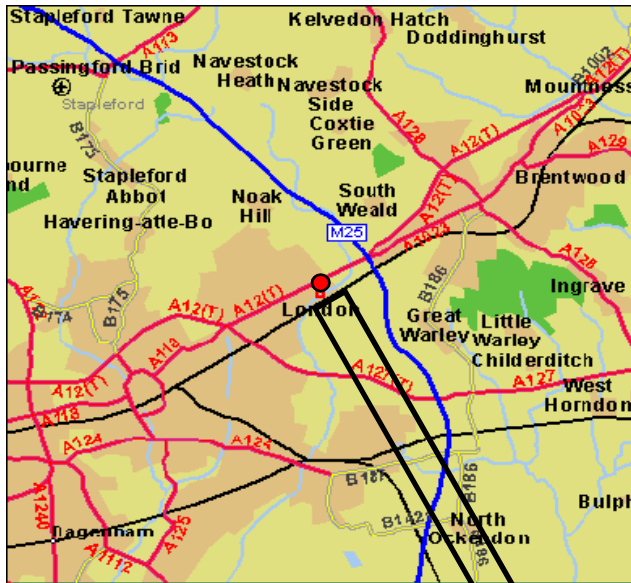

How to find us

Unit 7 & 8, Bates Industrial Estate, Church Road,
Harold Wood, Romford, Essex, RM3 OJU
Tel: 01708 349931